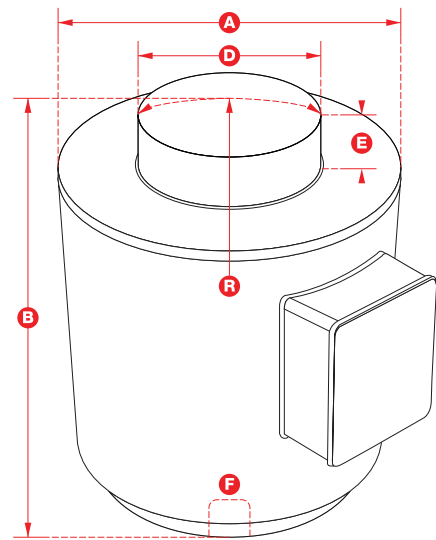

Non-indicating version of the Loadblock plus.
 Supplied with 10 metres of cable as standard, other lengths are available on request.

Requires connection to our Handheld plus.

DIMENSIONS (SEE TABLE BELOW)

Part Number	NI5TC	NI10TC	NI25TC	NI50TC	NI100TC	NI150TC
Capacity	5t	10t	25t	50t	100t	150t
Resolution	0.001t	0.005t	0.01t	0.02t	0.1t	0.1t
Weight	3.2kg	3.2kg	3.2kg	6.2kg	15.5kg	15.5kg
Safety Factor	3:1					
Protection	IP68					
Operating Temp	-40 to 65c					
Accuracy	± 0.3%					
Dimension A	76	76	76	102	152	152
Dimension B	83	83	83	127	184	184
Dimension D	32	32	32	59	80	80
Dimension E	10	10	10	13	26	26
Dimension F	M12 x 1.75	M12 x 1.75	M12 x 1.75	M20 x 2.5	M20 x 2.5	M20 x 2.5
Dimension G	152	152	152	152	432	432